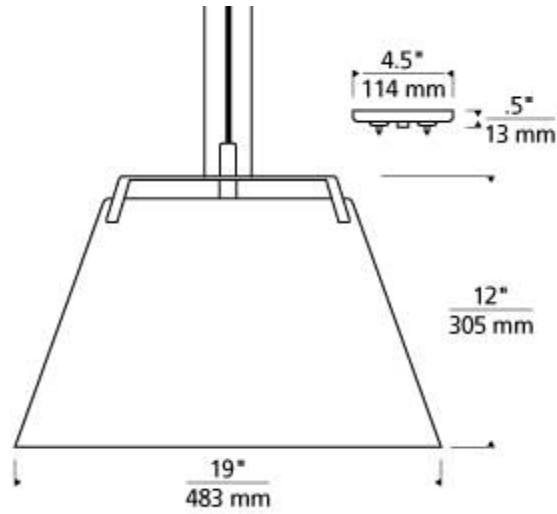

Devin Pendant

Item # 700TDDEVPWNW

Designer: Tech Lighting

Specifications

Rated for (1) 120 volt, 150 watt medium base E26 based lamp (Lamp Not Included). LED version includes 12 watt, 900 delivered lumen, 3000K medium base G40 LED lamp. Fixture provided with twelve feet of field-cutable white cloth cord and matching canopy. Dimmable with most LED compatible ELV and TRIAC dimmers.

Length: 19"

Width: 19"

Height: 12"

Diameter: 19"

Features

Dimmable

Field-Cutable Cable

Available in LED

SPEC SHEET

Devin Pendant

Item # 700TDDEVPWNW

Designer: Tech Lighting

Ordering Information

Finish

GW - Satin Gold/White

NW - Polished Nickel/White