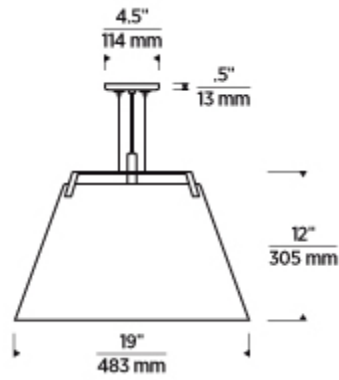

Devin Pendant

Item # 700TDDEVPWGW

Designer: Sean Lavin

Specifications

Rated for (1) 120 volt, 150 watt max medium base E26 based lamp (Lamp Not Included). LED version includes 12 watt, 650 delivered lumens, 3000K medium base G40 LED lamp. Fixture provided with twelve feet of field-cuttable white cloth cord and matching canopy. Dimmable with most LED compatible ELV and TRIAC dimmers.

Length: 19"

Width: 19"

Height: 12"

Diameter: 19"

Features

Dimmable

Field-Cuttable Cable

Available in LED

SPEC SHEET

Devin Pendant

Item # 700TDDEVPWGW

Designer: Sean Lavin

Ordering Information

Finish

GW - Satin Gold/White

NW - Polished Nickel/White