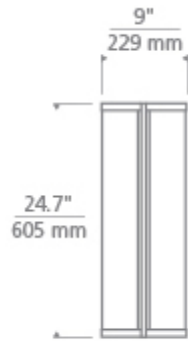

SPEC SHEET

Rohe Table Lamp

Item # 700PRTSRHEN-LED927

Designer: Sean Lavin

Ordering Information

Finish

N - Polished Nickel

NB - Natural Brass

Lamp Type

-LED927 - LED 90 CRI 2700K 120V