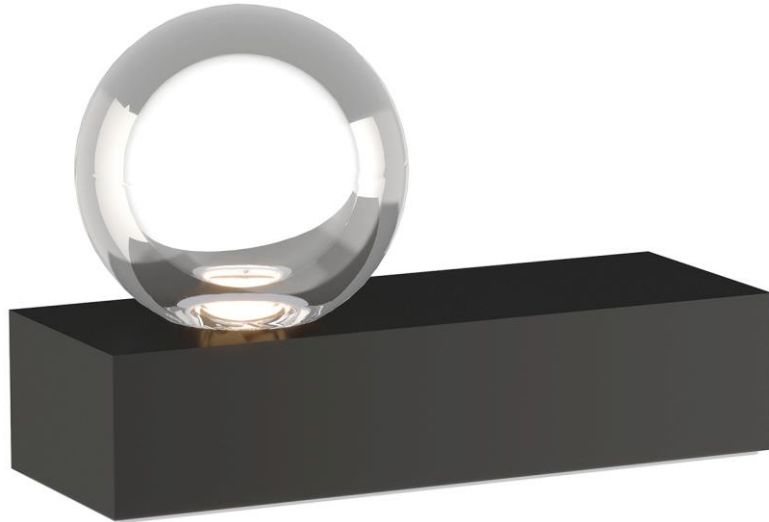

Item # 700PRTMINAB-LED927

Designer: Sean Lavin

**Specifications**

Includes 120-240 volt 10.3 watts, 291.8 delivered lumens, 90 CRI 2700K LED module. Built-in three way dimming. Includes 6 feet of black cloth cord.

Length: 11"

Width: 5"

Height: 7.2"

**Features**

Dimmable

Available in LED

## Mina Table Lamp

Item # 700PRTMINAB-LED927

Designer: Sean Lavin