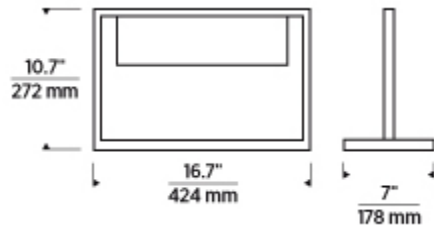

Item # 700PRTEVTB-LED927

Designer: Sean Lavin

Specifications

Includes 120-240 volt 10.1 watts, 513 delivered lumens, 90 CRI 2700K LED module. Built-in three way dimming. Includes 6 feet of black cloth cord.

Length: 16.7"

Width: 7"

Height: 10.7"

Features

Available in LED

SPEC SHEET

Everett Table Lamp

Item # 700PRTEVTB-LED927