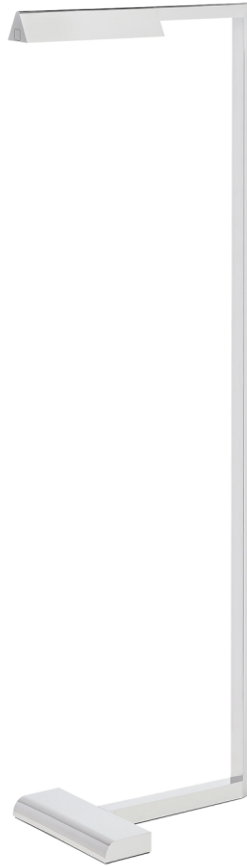

Dessau 46" Floor Lamp

Item # 700PRTDES46N-LED927

Designer: Sean Lavin

Specifications

Includes 120-240 volt 10.4 watts, 548.3 delivered lumens, 90 CRI 2700K LED module. Built-in three way dimming. Includes 6 feet of black cloth cord.

Length: 14"

Width: 9"

Height: 46"

Features

Dimmable

Available in LED

Dessau 46" Floor Lamp

Item # 700PRTDES46N-LED927

Designer: Sean Lavin

Ordering Information

Finish

B - Nightshade Black

N - Polished Nickel

NB - Natural Brass

Shape

46 - 46

Lamp Type

-LED927 - INTEGRATED LED 90 CRI 2700K 120V