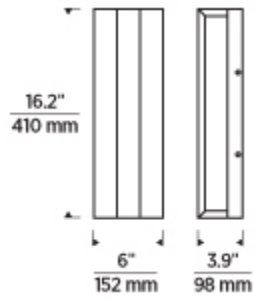

SPEC SHEET

Windfall 16 Outdoor Wall

Item # 700OWWND16B-LED930

Designer: Tech Lighting

Ordering Information

Finish

B - Black

I - Silver

Lamp Type

16 - 16.00000"

8 - 8.00000"

-LED - LED 80 CRI 3000K 120V

-LED277 - LED 80 CRI 3000K 277V