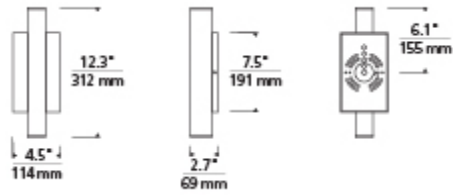

Chara 12" Outdoor Wall Sconce

Item # 700OWCHA93012BUDUNVS

Designer: Sean Lavin

Specifications

Length: 4.5"

Width: 2.7"

Height: 12.3"

Features

ADA Compliant

Dimmable

Available in LED

California Title 24 Compliant

SPEC SHEET

Chara 12" Outdoor Wall Sconce

Item # 700OWCHA93012BUDUNVS

Designer: Sean Lavin

Ordering Information

Finish

B - Black

Color Temperature

30 - 3000K

Length

12 - 12.00000"

Function