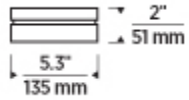

SPEC SHEET

Boxie Small Outdoor Flush Mount

Page 2/2

Item # 700OWBXS930H120

Designer: Sean Lavin

Ordering Information

Finish

H - Charcoal

Z - Bronze

Shape

S - Small

Color Temperature

30 - 3000K

Input Voltage

120 - 120V-277V