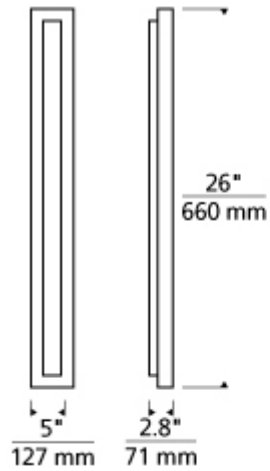

SPEC SHEET

Aspen 26 Outdoor Wall Sconce

Item # 700OWASP93026DZUNVSLFSP

Designer: Tech Lighting

Ordering Information

Finish

H - Charcoal

Z - Bronze

Color Temperature

30 - 3000K

Length

26 - 26.00000"

Lens

D - Diffuser

Input Voltage

UNV - 120-277V UNIVERSAL

Distribution

S - Symmetric

Option

None

LF - In-Line Fuse

LFSP - In-Line Fuse, Surge Protection

SP - Surge Protection