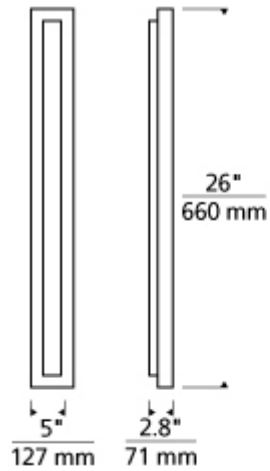

SPEC SHEET

Aspen 26 Outdoor Wall Sconce

Item # 700OWASP93026DHUNVS

Designer: Tech Lighting

Ordering Information

Finish

H - Charcoal
Z - Bronze

Color Temperature

30 - 3000K

Length

26 - 26.00000"

Lens

D - Diffuser

Input Voltage

UNV - 120-277V UNIVERSAL

Distribution

S - Symmetric

Option

None
LF - In-Line Fuse
LFSP - In-Line Fuse, Surge Protection
SP - Surge Protection