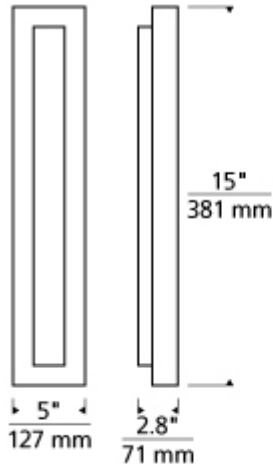

SPEC SHEET

Aspen 15" Outdoor Wall Sconce

Item # 700OWASP93015DHUNVS

Designer: Tech Lighting

Ordering Information

Finish

H - Charcoal

Color Temperature

30 - 3000K

Length

15 - 15.00000"

Lens

D - Diffuser

Input Voltage

UNV - 120-277V UNIVERSAL

Distribution

S - Symmetric

Option

None

LF - In-Line Fuse

SP - Surge Protection