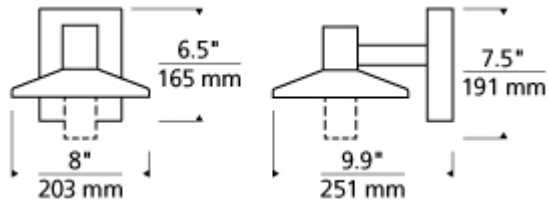

SPEC SHEET

Ash 8" Outdoor Wall Sconce

Item # 700OWASHH9308DZUNVPC

Designer: Tech Lighting

Ordering Information

Finish

H - Charcoal

Z - Bronze

Length

8 - 8.00000"

Lens

C - Cylinder

D - Dome

Input Voltage

UNV - 120V-277V UNV

Option

None

PC - Button Photocontrol

SP - Surge Protection