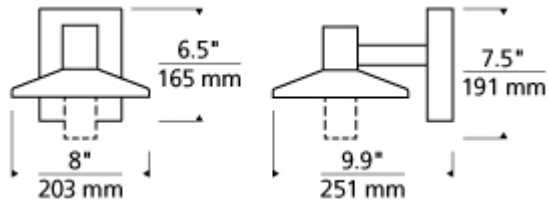

SPEC SHEET

Ash 8" Outdoor Wall Sconce

Item # 700OWASHH9308CZUNVPC

Designer: Tech Lighting

Ordering Information

Finish

H - Charcoal

Z - Bronze

Length

8 - 8.00000"

Lens

C - Cylinder

D - Dome

Input Voltage

UNV - 120V-277V UNV

Option

None

PC - Button Photocontrol

SP - Surge Protection