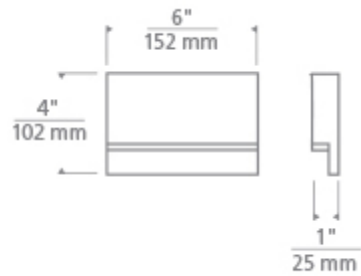

SPEC SHEET

Wend Outdoor Wall/Step Light

Item # 700OSWEND92730Z120

Designer: Tech Lighting

Ordering Information

Finish

B - Black
Z - Bronze

Color Temperature

2730 - 2700K/3000K Selectable

Input Voltage

12 - 12V
120 - 120V