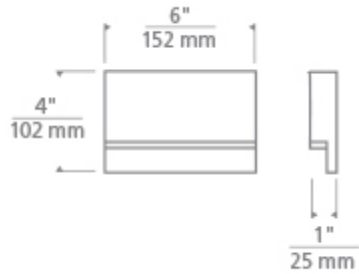

SPEC SHEET

Wend Outdoor Wall/Step Light

Item # 700OSWEND92730B12

Designer: Tech Lighting

Ordering Information

Finish

B - Black
Z - Bronze

Color Temperature

2730 - 2700K/3000K Selectable

Input Voltage

12 - 12V
120 - 120V