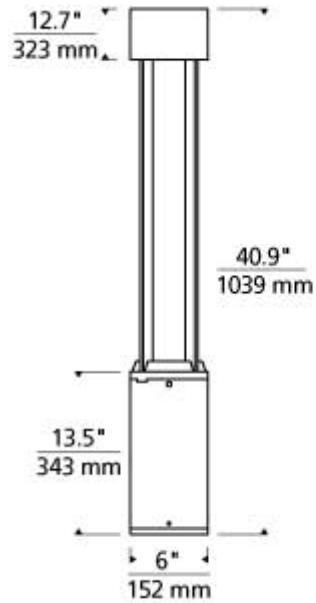

SPEC SHEET

Turbo 42" Outdoor Bollard

Item # 700OBTUR8404240CH12S

Designer: Tech Lighting

Ordering Information

Finish

- B - Black
- H - Charcoal
- Z - Bronze

Color Temperature

- 30 - 3000K
- 40 - 4000K

Length

42 - 42.00000"

Lens

- C - Clear

Input Voltage

- 12 - 12V
- UNV - 120-277v

Distribution

- S - Symmetric

Option

- None
- LF - In-Line Fuse
- PC - Button Photocontrol
- PCLF - Button Photocontrol, In-Line Fuse