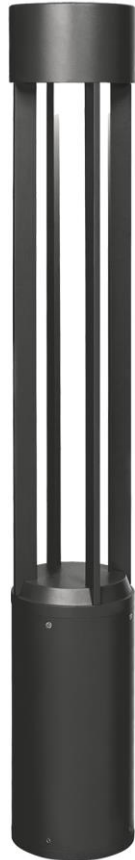

**Turbo 42" Outdoor Bollard**

Item # 700OBTUR8404240CBUNVSPCLF

Designer: Tech Lighting

**Specifications**

Length: 6"

Width: 6"

Height: 40.9"

**Features**

Dark Sky Compliant

Dimmable

Available in LED

California Title 24 Compliant

**Turbo 42" Outdoor Bollard**

Item # 700OBTUR8404240CBUNVSPCLF

Designer: Tech Lighting

**Ordering Information**

**Finish**

- B - Black
- H - Charcoal
- Z - Bronze

**Color Temperature**

- 30 - 3000K
- 40 - 4000K

**Length**

42 - 42.00000"

**Lens**

- C - Clear

**Input Voltage**

- 12 - 12V
- UNV - 120-277v

**Distribution**

- S - Symmetric

**Option**

- None
- LF - In-Line Fuse
- PC - Button Photocontrol
- PCLF - Button Photocontrol, In-Line Fuse