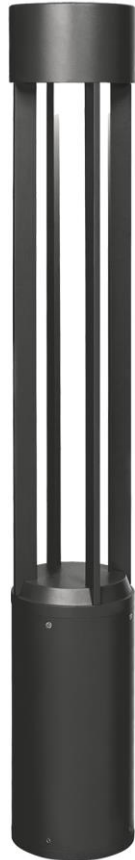

Turbo 42" Outdoor Bollard

Item # 700OBTUR8404240CBUNVS

Designer: Tech Lighting

Specifications

Length: 6"

Width: 6"

Height: 40.9"

Features

Dark Sky Compliant

Dimmable

Available in LED

California Title 24 Compliant

Turbo 42" Outdoor Bollard

Item # 700OBTUR8404240CBUNVS

Designer: Tech Lighting

Ordering Information

Finish

- B - Black
- H - Charcoal
- Z - Bronze

Color Temperature

- 30 - 3000K
- 40 - 4000K

Length

42 - 42.00000"

Lens

- C - Clear

Input Voltage

- 12 - 12V
- UNV - 120-277v

Distribution

- S - Symmetric

Option

- None
- LF - In-Line Fuse
- PC - Button Photocontrol
- PCLF - Button Photocontrol, In-Line Fuse