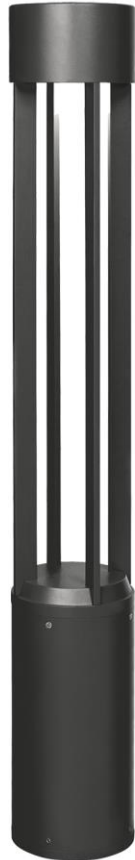

**Turbo 42" Outdoor Bollard**

Item # 700OBTUR8404240CB12S

Designer: Tech Lighting

**Specifications**

Length: 6"

Width: 6"

Height: 40.9"

**Features**

Dark Sky Compliant

Dimmable

Available in LED

California Title 24 Compliant

## Turbo 42" Outdoor Bollard

Item # 700OBTUR8404240CB12S

Designer: Tech Lighting

#### Finish

- B - Black
- H - Charcoal
- Z - Bronze