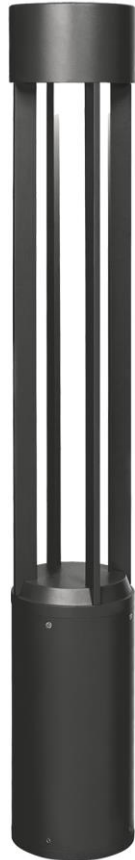

**Turbo 42" Outdoor Bollard**

Item # 700OBTUR8404220CBUNVSPCLF

Designer: Tech Lighting

**Specifications**

Length: 6"

Width: 6"

Height: 40.9"

**Features**

Dark Sky Compliant

Dimmable

Available in LED

California Title 24 Compliant

**Turbo 42" Outdoor Bollard**

Item # 700OBTUR8404220CBUNVSPCLF

Designer: Tech Lighting

**Ordering Information**

**Finish**

- B - Black
- H - Charcoal
- Z - Bronze

**Color Temperature**

- 30 - 3000K
- 40 - 4000K

**Length**

42 - 42.00000"

**Lens**

- C - Clear

**Input Voltage**

- 12 - 12V
- UNV - 120-277v

**Distribution**

- S - Symmetric

**Option**

- None
- LF - In-Line Fuse
- PC - Button Photocontrol
- PCLF - Button Photocontrol, In-Line Fuse