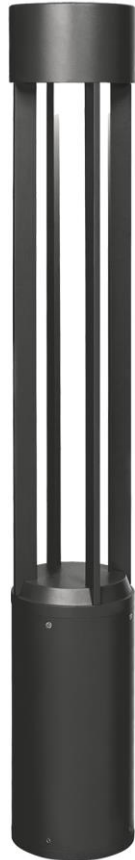

Turbo 42" Outdoor Bollard

Item # 700OBTUR8404220CBUNVSPC

Designer: Tech Lighting

Specifications

Length: 6"

Width: 6"

Height: 40.9"

Features

Dark Sky Compliant

Dimmable

Available in LED

California Title 24 Compliant

Turbo 42" Outdoor Bollard

Item # 700OBTUR8404220CBUNVSPC

Designer: Tech Lighting

Ordering Information

Finish

- B - Black
- H - Charcoal
- Z - Bronze

Color Temperature

- 30 - 3000K
- 40 - 4000K

Length

42 - 42.00000"

Lens

- C - Clear

Input Voltage

- 12 - 12V
- UNV - 120-277v

Distribution

- S - Symmetric

Option

- None
- LF - In-Line Fuse
- PC - Button Photocontrol
- PCLF - Button Photocontrol, In-Line Fuse