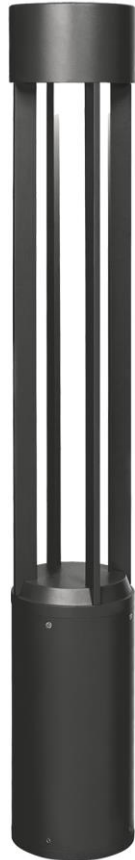

**Turbo 42" Outdoor Bollard**

Item # 700OBTUR8404220CBUNVSLF

Designer: Tech Lighting

**Specifications**

Length: 6"

Width: 6"

Height: 40.9"

**Features**

Dark Sky Compliant

Dimmable

Available in LED

California Title 24 Compliant

**Turbo 42" Outdoor Bollard**

Item # 700OBTUR8404220CBUNVSLF

Designer: Tech Lighting

**Ordering Information**

**Finish**

- B - Black
- H - Charcoal
- Z - Bronze

**Color Temperature**

- 30 - 3000K
- 40 - 4000K

**Length**

42 - 42.00000"

**Lens**

- C - Clear

**Input Voltage**

- 12 - 12V
- UNV - 120-277v

**Distribution**

- S - Symmetric

**Option**

- None
- LF - In-Line Fuse
- PC - Button Photocontrol
- PCLF - Button Photocontrol, In-Line Fuse