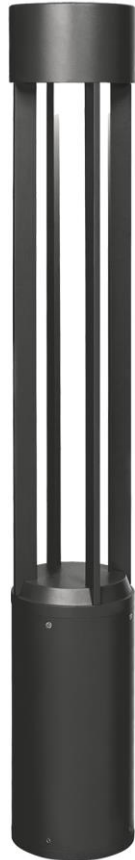

Turbo 42" Outdoor Bollard

Item # 700OBTUR8404220CB12S

Designer: Tech Lighting

Specifications

Length: 6"

Width: 6"

Height: 40.9"

Features

Dark Sky Compliant

Dimmable

Available in LED

California Title 24 Compliant

Turbo 42" Outdoor Bollard

Item # 700OBTUR8404220CB12S

Designer: Tech Lighting

Ordering Information

Finish

- B - Black
- H - Charcoal
- Z - Bronze

Color Temperature

- 30 - 3000K
- 40 - 4000K

Length

42 - 42.00000"

Lens

- C - Clear

Input Voltage

- 12 - 12V
- UNV - 120-277v

Distribution

- S - Symmetric

Option

- None
- LF - In-Line Fuse
- PC - Button Photocontrol
- PCLF - Button Photocontrol, In-Line Fuse