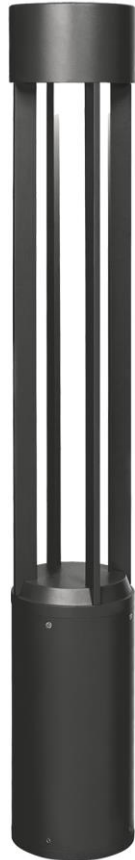

Turbo 42" Outdoor Bollard

Item # 700OBTUR8304240CBUNVSPC

Designer: Tech Lighting

Specifications

Length: 6"

Width: 6"

Height: 40.9"

Features

Dark Sky Compliant

Dimmable

Available in LED

California Title 24 Compliant

Turbo 42" Outdoor Bollard

Item # 700OBTUR8304240CBUNVSPC

Designer: Tech Lighting

Ordering Information

Finish

- B - Black
- H - Charcoal
- Z - Bronze

Color Temperature

- 30 - 3000K
- 40 - 4000K

Length

42 - 42.00000"

Lens

- C - Clear

Input Voltage

- 12 - 12V
- UNV - 120-277v

Distribution

- S - Symmetric

Option

- None
- LF - In-Line Fuse
- PC - Button Photocontrol
- PCLF - Button Photocontrol, In-Line Fuse