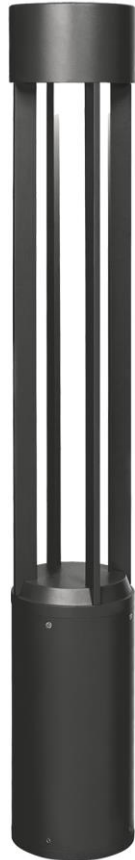

Turbo 42" Outdoor Bollard

Item # 700OBTUR8304240CBUNVSLF

Designer: Tech Lighting

Specifications

Length: 6"

Width: 6"

Height: 40.9"

Features

Dark Sky Compliant

Dimmable

Available in LED

California Title 24 Compliant

Turbo 42" Outdoor Bollard

Item # 700OBTUR8304240CBUNVSLF

Designer: Tech Lighting

Ordering Information

Finish

- B - Black
- H - Charcoal
- Z - Bronze

Color Temperature

- 30 - 3000K
- 40 - 4000K

Length

42 - 42.00000"

Lens

- C - Clear

Input Voltage

- 12 - 12V
- UNV - 120-277v

Distribution

- S - Symmetric

Option

- None
- LF - In-Line Fuse
- PC - Button Photocontrol
- PCLF - Button Photocontrol, In-Line Fuse