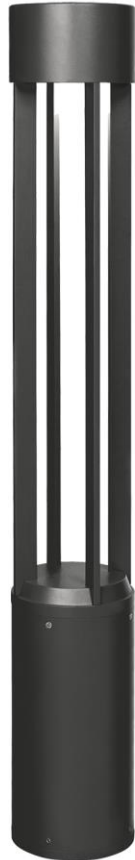

Turbo 42" Outdoor Bollard

Item # 700OBTUR8304240CBUNVS

Designer: Tech Lighting

Specifications

Length: 6"

Width: 6"

Height: 40.9"

Features

Dark Sky Compliant

Dimmable

Available in LED

California Title 24 Compliant

Turbo 42" Outdoor Bollard

Item # 700OBTUR8304240CBUNVS

Designer: Tech Lighting

Ordering Information

Finish

- B - Black
- H - Charcoal
- Z - Bronze

Color Temperature

- 30 - 3000K
- 40 - 4000K

Length

42 - 42.00000"

Lens

- C - Clear

Input Voltage

- 12 - 12V
- UNV - 120-277v

Distribution

- S - Symmetric

Option

- None
- LF - In-Line Fuse
- PC - Button Photocontrol
- PCLF - Button Photocontrol, In-Line Fuse