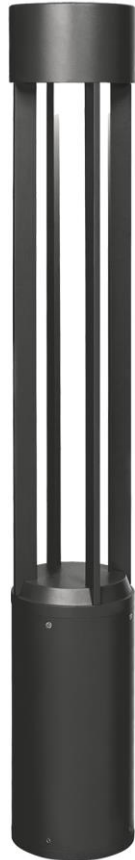

**Turbo 42" Outdoor Bollard**

Item # 700OBTUR8304240CB12S

Designer: Tech Lighting

**Specifications**

Length: 6"

Width: 6"

Height: 40.9"

**Features**

Dark Sky Compliant

Dimmable

Available in LED

California Title 24 Compliant

**Turbo 42" Outdoor Bollard**

Item # 700OBTUR8304240CB12S

Designer: Tech Lighting

**Ordering Information**

**Finish**

- B - Black
- H - Charcoal
- Z - Bronze

**Color Temperature**

- 30 - 3000K
- 40 - 4000K

**Length**

42 - 42.00000"

**Lens**

- C - Clear

**Input Voltage**

- 12 - 12V
- UNV - 120-277v

**Distribution**

- S - Symmetric

**Option**

- None
- LF - In-Line Fuse
- PC - Button Photocontrol
- PCLF - Button Photocontrol, In-Line Fuse