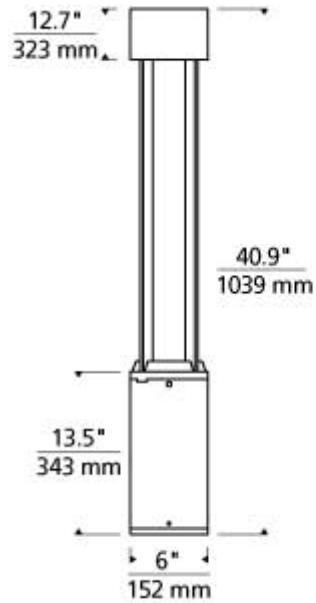

Item # 700OBTUR8304220CHUNVSPCLF

Designer: Sean Lavin

Specifications

Length: 6"

Width: 6"

Height: 40.9"

Features

Dark Sky Compliant

Dimmable

Available in LED

California Title 24 Compliant

SPEC SHEET

Turbo 42 Outdoor Bollard

Item # 700OBTUR8304220CHUNVSPCLF

Designer: Sean Lavin

Ordering Information

Finish

B - Black
H - Charcoal
Z - Bronze

Color Temperature

30 - 3000K
40 - 4000K

Length

42 - 42.00000"

Lens

C - Clear

Input Voltage

12 - 12V
UNV - 120-277v

Distribution

S - Symmetric

Option

None
LF - In-Line Fuse
PC - Button Photocontrol
PCLF - Button Photocontrol, In-Line Fuse