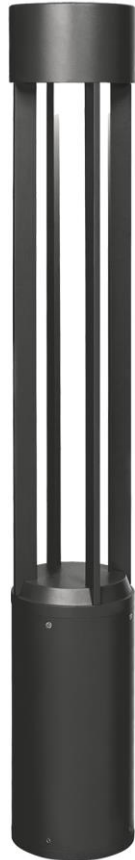

Turbo 42" Outdoor Bollard

Item # 700OBTUR8304220CBUNVSPCLF

Designer: Tech Lighting

Specifications

Length: 6"

Width: 6"

Height: 40.9"

Features

Dark Sky Compliant

Dimmable

Available in LED

California Title 24 Compliant

Turbo 42" Outdoor Bollard

Item # 700OBTUR8304220CBUNVSPCLF

Designer: Tech Lighting

Ordering Information

Finish

- B - Black
- H - Charcoal
- Z - Bronze

Color Temperature

- 30 - 3000K
- 40 - 4000K

Length

42 - 42.00000"

Lens

- C - Clear

Input Voltage

- 12 - 12V
- UNV - 120-277v

Distribution

- S - Symmetric

Option

- None
- LF - In-Line Fuse
- PC - Button Photocontrol
- PCLF - Button Photocontrol, In-Line Fuse