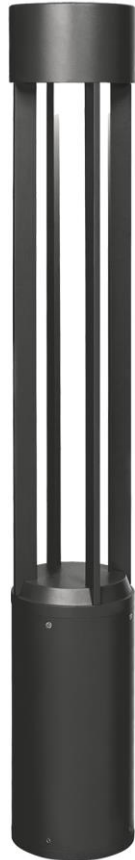

**Turbo 42" Outdoor Bollard**

Item # 700OBTUR8304220CBUNVSPC

Designer: Tech Lighting

**Specifications**

Length: 6"

Width: 6"

Height: 40.9"

**Features**

Dark Sky Compliant

Dimmable

Available in LED

California Title 24 Compliant

**Turbo 42" Outdoor Bollard**

Item # 700OBTUR8304220CBUNVSPC

Designer: Tech Lighting

**Ordering Information**

**Finish**

- B - Black
- H - Charcoal
- Z - Bronze

**Color Temperature**

- 30 - 3000K
- 40 - 4000K

**Length**

42 - 42.00000"

**Lens**

- C - Clear

**Input Voltage**

- 12 - 12V
- UNV - 120-277v

**Distribution**

- S - Symmetric

**Option**

- None
- LF - In-Line Fuse
- PC - Button Photocontrol
- PCLF - Button Photocontrol, In-Line Fuse