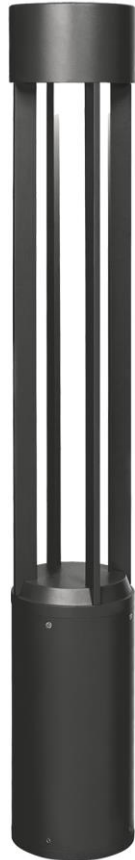

Turbo 42" Outdoor Bollard

Item # 700OBTUR8304220CBUNVSLF

Designer: Tech Lighting

Specifications

Length: 6"

Width: 6"

Height: 40.9"

Features

Dark Sky Compliant

Dimmable

Available in LED

California Title 24 Compliant

Turbo 42" Outdoor Bollard

Item # 700OBTUR8304220CBUNVSLF

Designer: Tech Lighting

Ordering Information

Finish

- B - Black
- H - Charcoal
- Z - Bronze

Color Temperature

- 30 - 3000K
- 40 - 4000K

Length

42 - 42.00000"

Lens

- C - Clear

Input Voltage

- 12 - 12V
- UNV - 120-277v

Distribution

- S - Symmetric

Option

- None
- LF - In-Line Fuse
- PC - Button Photocontrol
- PCLF - Button Photocontrol, In-Line Fuse