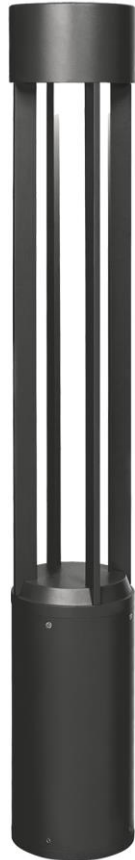

Turbo 42" Outdoor Bollard

Item # 700OBTUR8304220CBUNVS

Designer: Tech Lighting

Specifications

Length: 6"

Width: 6"

Height: 40.9"

Features

Dark Sky Compliant

Dimmable

Available in LED

California Title 24 Compliant

Turbo 42" Outdoor Bollard

Item # 700OBTUR8304220CBUNVS

Designer: Tech Lighting

Ordering Information

Finish

- B - Black
- H - Charcoal
- Z - Bronze

Color Temperature

- 30 - 3000K
- 40 - 4000K

Length

42 - 42.00000"

Lens

- C - Clear

Input Voltage

- 12 - 12V
- UNV - 120-277v

Distribution

- S - Symmetric

Option

- None
- LF - In-Line Fuse
- PC - Button Photocontrol
- PCLF - Button Photocontrol, In-Line Fuse