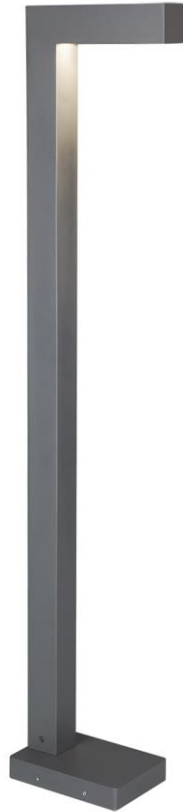

Strut 42 Outdoor Bollard

Item # 700OBSTR83042CHUNV2PCLF

Designer: Sean Lavin

Specifications

Length: 8.5"

Width: 5.1"

Height: 42"

Features

Dark Sky Compliant

Dimmable

Available in LED

California Title 24 Compliant

Strut 42 Outdoor Bollard

Item # 700OBSTR83042CHUNV2PCLF

Designer: Sean Lavin

Ordering Information

Finish

B - Black
H - Charcoal
Z - Bronze

Color Temperature

27 - 2700K
30 - 3000K
40 - 4000K

Length

42 - 42.00000"

Lens

C - Frosted Lens