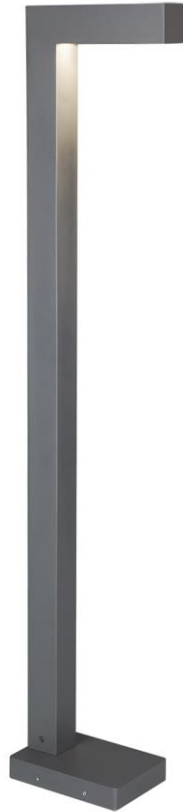

Strut 42 Outdoor Bollard

Item # 700OBSTR83042CHUNV2LF

Designer: Sean Lavin

Specifications

Length: 8.5"

Width: 5.1"

Height: 42"

Features

Dark Sky Compliant

Dimmable

Available in LED

California Title 24 Compliant

Strut 42 Outdoor Bollard

Item # 700OBSTR83042CHUNV2LF

Designer: Sean Lavin

Ordering Information

Finish

B - Black
H - Charcoal
Z - Bronze

Color Temperature

27 - 2700K
30 - 3000K
40 - 4000K

Length

42 - 42.00000"

Lens

C - Frosted Lens