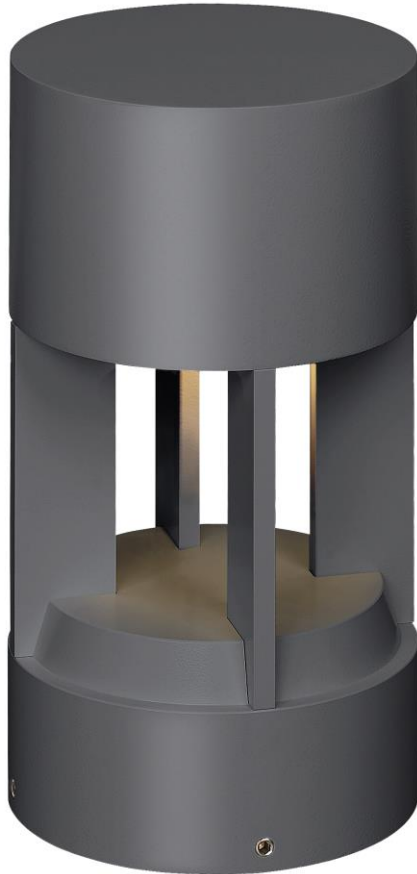

**Turbo 12 Outdoor Path**

Item # 700OATUR83012DH12SST

Designer: Sean Lavin

**Specifications**

Length: 6"

Width: 6"

Height: 10.9"

Diameter: 6"

**Features**

Dark Sky Compliant

Dimmable

Available in LED

California Title 24 Compliant

**Turbo 12 Outdoor Path**

Item # 700OATUR83012DH12SST

Designer: Sean Lavin

**Ordering Information**

**Finish**

B - Black

H - Charcoal

Z - Bronze

**Color Temperature**

27 - 2700K

30 - 3000K

**Length**

12 - 12.00000"

**Lens**

D - Diffuser

**Input Voltage**

12 - 12V

S - Symmetric

**Distribution**