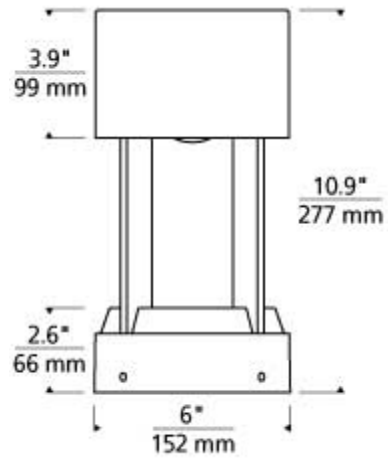

Turbo Outdoor Path Light

Item # 700OATUR83012DB12SST

Designer: Tech Lighting

Specifications

Length: 6"

Width: 6"

Height: 10.9"

Diameter: 6"

Designer: Tech Lighting

Ordering Information

Finish

B - Black
H - Charcoal
Z - Bronze

Color Temperature

27 - 2700K
30 - 3000K

Length

12 - 12.00000"

Lens

D - Diffuser

Input Voltage

12 - 12V
S - Symmetric

Distribution

None
S - Symmetric
ST - Stake

Option

None
ST - Stake