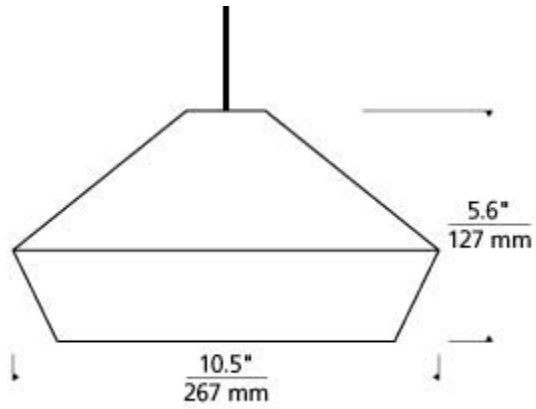

SPEC SHEET

Brummel Pendant

Item # 700MPBMLWS-LEDS930

Designer: Tech Lighting

Ordering Information

Finish

S - Satin Nickel
Z - Antique Bronze

Color

W - Matte White
Y - Matte Charcoal Gray

Lamp Type

No Lamp
-LEDS930 - 12 VOLT LED 90 CRI 3000K (T20/T24)