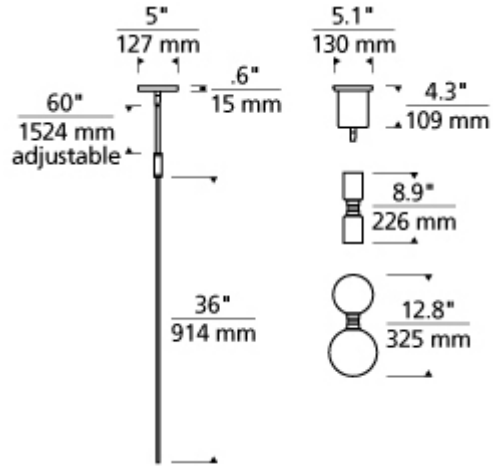

ModernRail Pendant

Item # 700MDP3CRR

Designer: Sean Lavin

Specifications

Ships with (8) 24 volt, 3 watt, 44.2 total watts, 1430.3 total delivered lumens) 3000K, integrated LED modules. Dimmable with most LED compatible ELV and TRIAC dimmers. Ships with (2) 6" stems and (4) 12" stems in coordinating finish. Remote Power Supply version T24.

Length: 8.9"

Width: 8.9"

Height: 36"

Features

Dimmable

Available in LED

California Title 24 Compliant

ModernRail Pendant

Item # 700MDP3CRR

Designer: Sean Lavin

Ordering Information

Finish

R - Aged Brass

Color

C - Glass Cylinders

G - Glass Orbs

Lamp Type

R - 24v Remote Canopy (T24)

S - 24v Surface Canopy