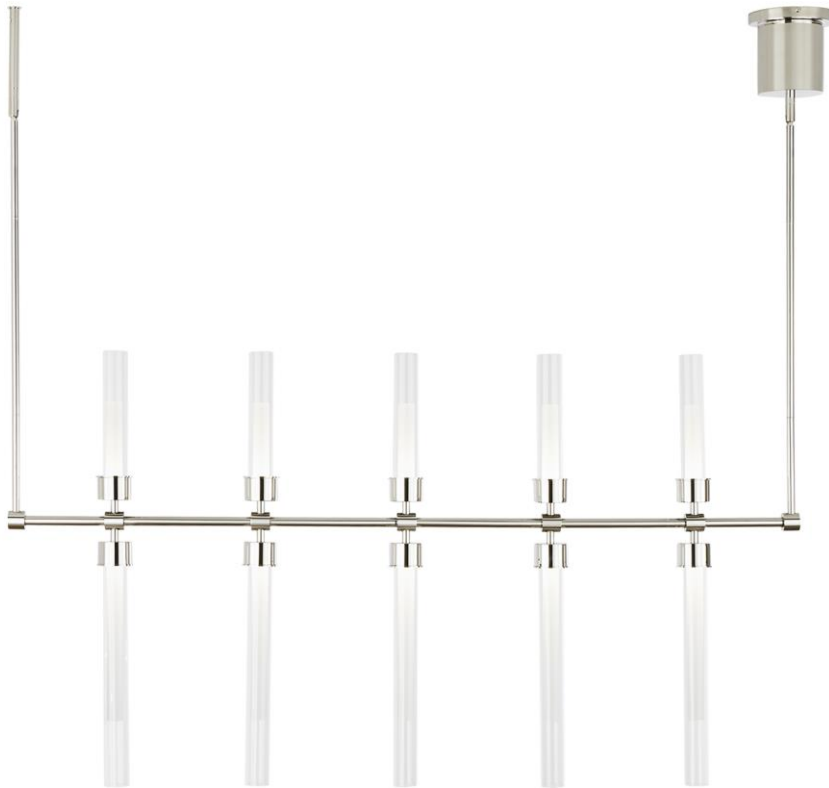

Designer: Sean Lavin

Specifications

Includes 46 watts, 3775 total delivered lumens, 3000K LED modules. 120 volt dimmable with most LED compatible ELV and TRIAC dimmers. 277 volt compatible with 0-10V dimmers. Ships with (10) 12" and (4) 6" rigid stems in coordinating finish. Can be installed on a sloped ceiling up to 45°.

Length: 48.9"

Width: 2.3"

Height: 26.9"

Features

Dimmable

Available in LED

California Title 24 Compliant

Linger 48" Linear Suspension

Item # 700LSLNG48N-LED930

Designer: Sean Lavin

Ordering Information

Finish

N - Polished Nickel

NB - Natural Brass

Length

48 - 48.00000"

Lamp Type

-LED930 - INTEGRATED LED 90 CRI 3000K 120V