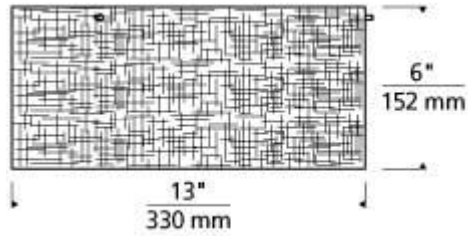

Length: 13"

Width: 13"

Height: 6"

Diameter: 13"

Features

Dimmable

Available in LED

SPEC SHEET