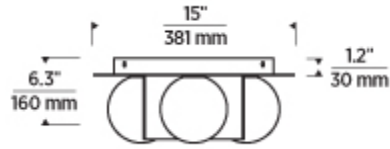

Item # 700FMOBLB

Designer: Sean Lavin

Specifications

Rated for (4) 5W max. G9 bi-pin lamps (Not Included) LED includes (4) 5 watt (20 total watts) 1023 total delivered lumens, 3000K LED module. Dimmable with most LED compatible ELV and TRIAC dimmers. Ceiling mount only.

Length: 15"

Width: 15"

Height: 6.3"

Diameter: 15"

Features

Dimmable

Available in LED

SPEC SHEET