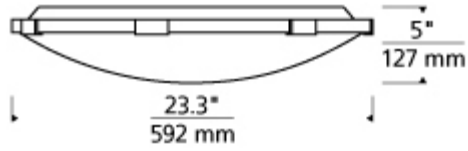

Lance 24" Flush Mount

Item # 700FMLNC24C-LED927

Designer: Tech Lighting

Specifications

Includes 46 watt, 2137.4 delivered lumen, 2700K or 3000K LEDmodule. Dimmable with most LED compatible ELV or triac dimmers. 277V compatible with 0-10V dimmers. Mounts on wall or ceiling.

Length: 23.3"

Width: 23.3"

Height: 5"

Diameter: 23.3"

Features

Dimmable

Available in LED

SPEC SHEET

Lance 24" Flush Mount

Item # 700FMLNC24C-LED927

Designer: Tech Lighting

Ordering Information

Finish

- A - Aged Brass
- C - Chrome
- S - Satin Nickel

Shape

24 - 24" Diameter