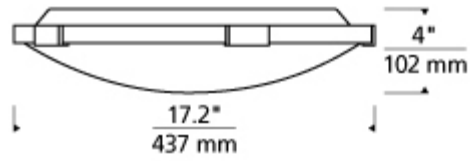

Item # 700FMLNC18A-LED927

Designer: Tech Lighting

Specifications

Includes 34 watt, 1706.9 delivered lumen, 2700K or 3000K LED module. Dimmable with most LED compatible ELV or triac dimmers. 277V compatible with 0-10V dimmers. Mounts on wall or ceiling. ADA complaint.

Length: 17.2"

Width: 17.2"

Height: 4"

Diameter: 17.2"

Features

ADA Compliant

Dimmable

Available in LED

SPEC SHEET

Lance 18" Flush Mount

Item # 700FMLNC18A-LED927

Designer: Tech Lighting

Ordering Information

Finish

- A - Aged Brass
- C - Chrome
- S - Satin Nickel

Shape