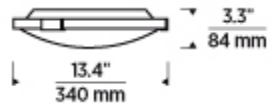

SPEC SHEET

Lance 13 Flush Mount

Item # 700FMLNC13C-LED927

Designer: Sean Lavin

Ordering Information

Finish

- A - Aged Brass
- C - Chrome
- S - Satin Nickel

Shape

13 - 13" DIAMETER

Lamp Type

- -LED927 - LED 90 CRI 2700K 120V
- -LED930 - LED 90 CRI 3000K 120V