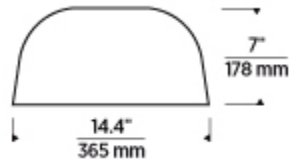

SPEC SHEET

Foundry 15 Flush Mount

Item # 700FMFND15W-LED930-277

Designer: Sean Lavin

Ordering Information

Finish

B - Nightshade Black

W - Matte White

Length

15 - 15.00000"

Lamp Type

-LED930 - INTEGRATED LED 90 CRI 3000K 120V

-LED930-277 - INTEGRATED LED 90 CRI 3000K 277V