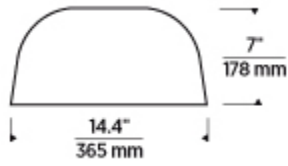

SPEC SHEET

Foundry 15 Flush Mount

Item # 700FMFND15B-LED930

Designer: Sean Lavin

Ordering Information

Finish

B - Nightshade Black

W - Matte White

Length

15 - 15.00000"

Lamp Type

-LED930 - INTEGRATED LED 90 CRI 3000K 120V

-LED930-277 - INTEGRATED LED 90 CRI 3000K 277V