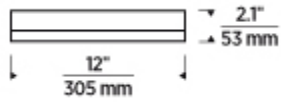

SPEC SHEET

Finch Round Flush Mount

Item # 700FMFINRBR-LED930

Designer: Sean Lavin

Ordering Information

Finish

BR - Plated Brass
S - Satin Nickel
Z - Antique Bronze

Shape

R - Round

Lamp Type

-LED830 - INTEGRATED LED 80 CRI 3000K 120V
-LED830-277 - INTEGRATED LED 80 CRI 3000K 277V
-LED830-277 - LED 3000K 80 CRI 277V
-LED930 - INTEGRATED LED 90 CRI 3000K 120V