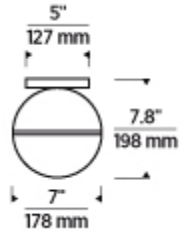

Akova Flush Mount

Item # 700FMAKVBR-LED927

Designer: Tech Lighting

Specifications

Includes 14 watt, 641 delivered lumens, 2700K LEDmodule. May be mounted on wall or ceiling. Dimmable with most LED compatible ELV and TRIAC dimmers. 120V.

Length: 7"

Width: 7"

Height: 7.8"

Diameter: 7"

Features

Dimmable

Available in LED

SPEC SHEET