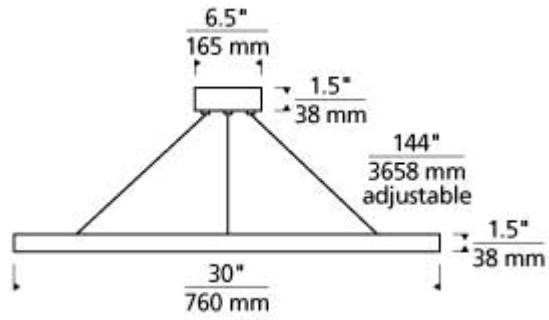

Fiama 30" Suspension

Item # 700FIA30W-LED930

Designer: Tech Lighting

Specifications

Includes 80.3 watt, 5768.2 delivered lumen, 3000K LED module.
Dimmable with most LED compatible ELV, TRIAC and 0-10V dimmers.
Fixture provided with twelve feet of field-cutable cable to match finish selection.

Length: 30"

Width: 30"

Height: 1.5"

Diameter: 30"

Features

Dimmable

Field-Cutable Cable

Available in LED

Fiama 30" Suspension

Item # 700FIA30W-LED930

Designer: Tech Lighting

Ordering Information

Finish

- B - Black
- S - Satin Nickel
- W - White

Shape

30 - 30" Diameter